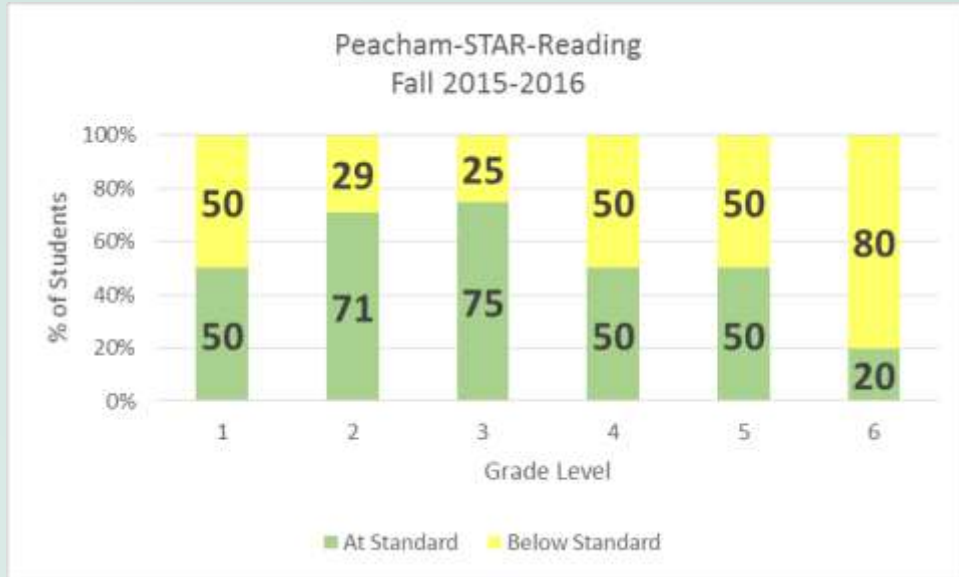

Vt State Assessment Results (SBAC) Mathematics– 2015-2016

Local Assessment Results

Local Assessment Results

Local Assessment Results

Local Assessment Results