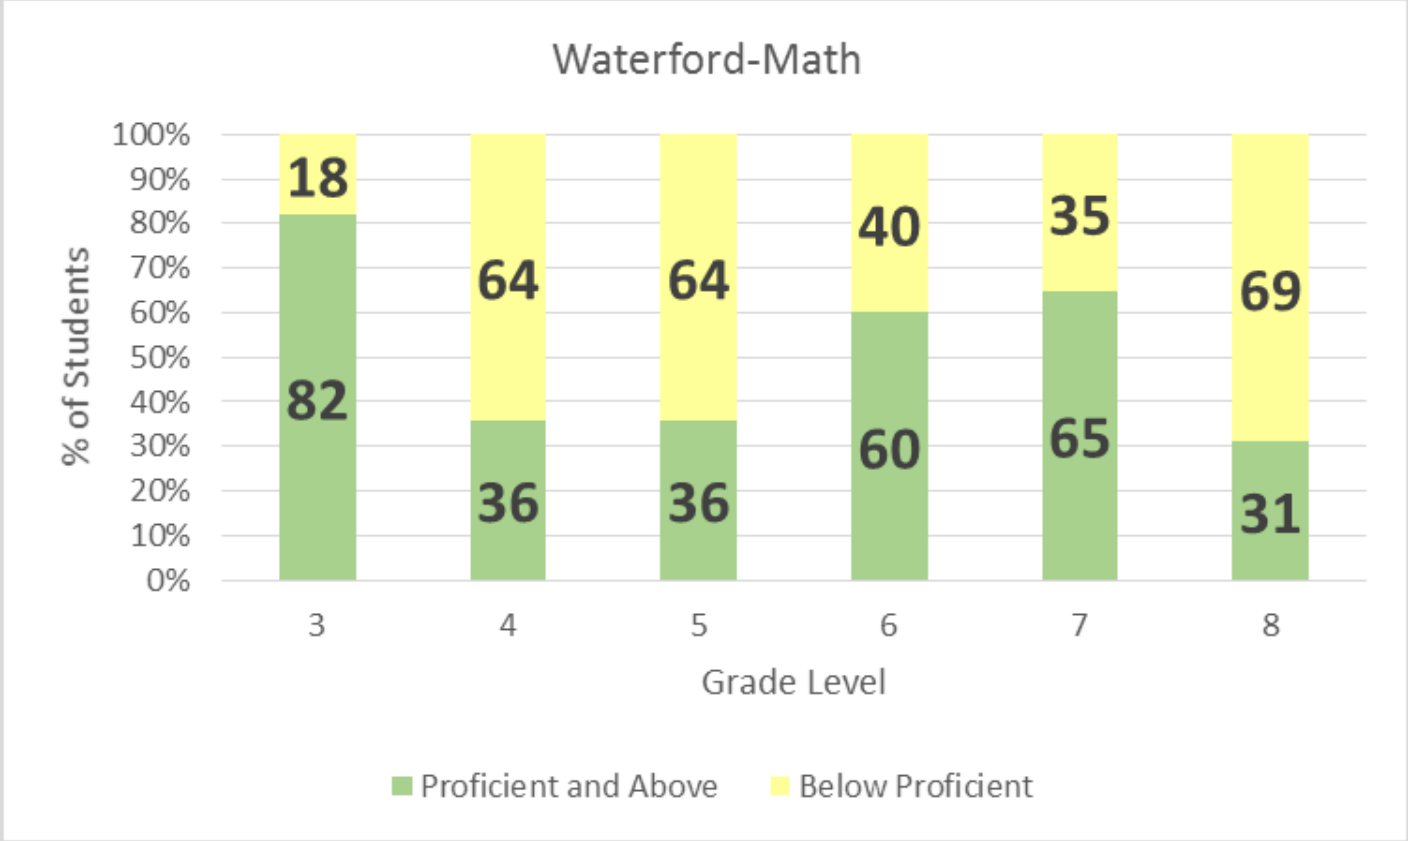

Vt State Assessment Results (SBAC) Mathematics– 2015-2016