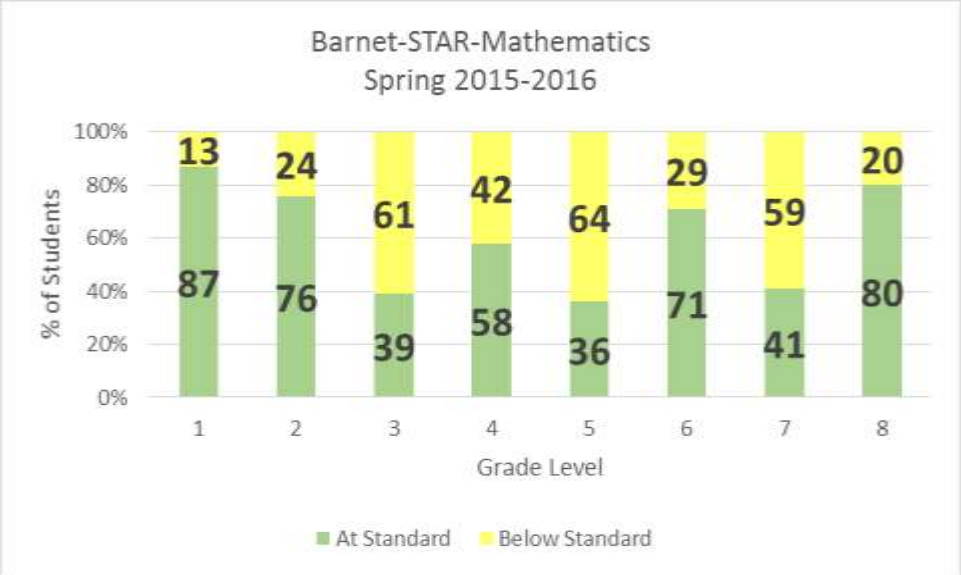

Local Assessment Results