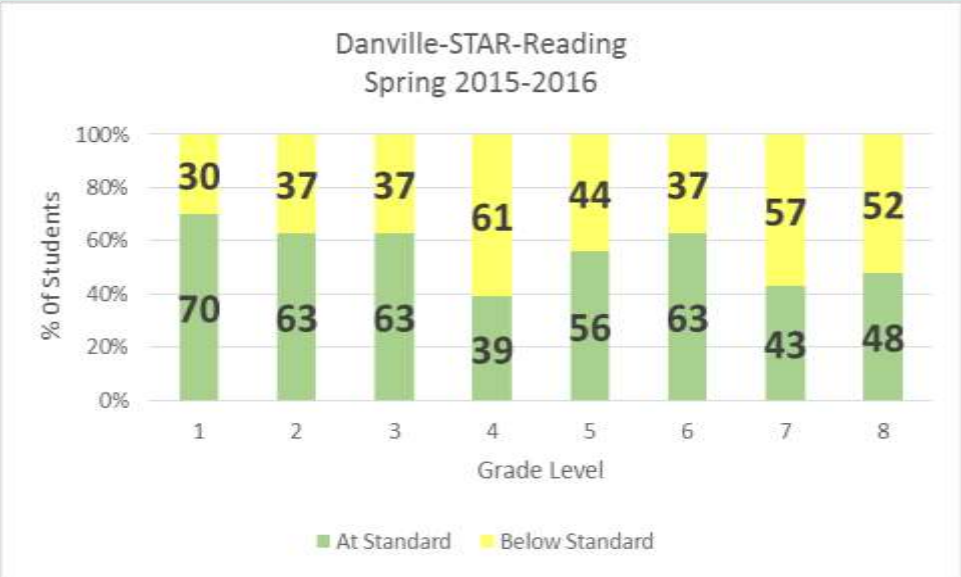

Local Assessment Results