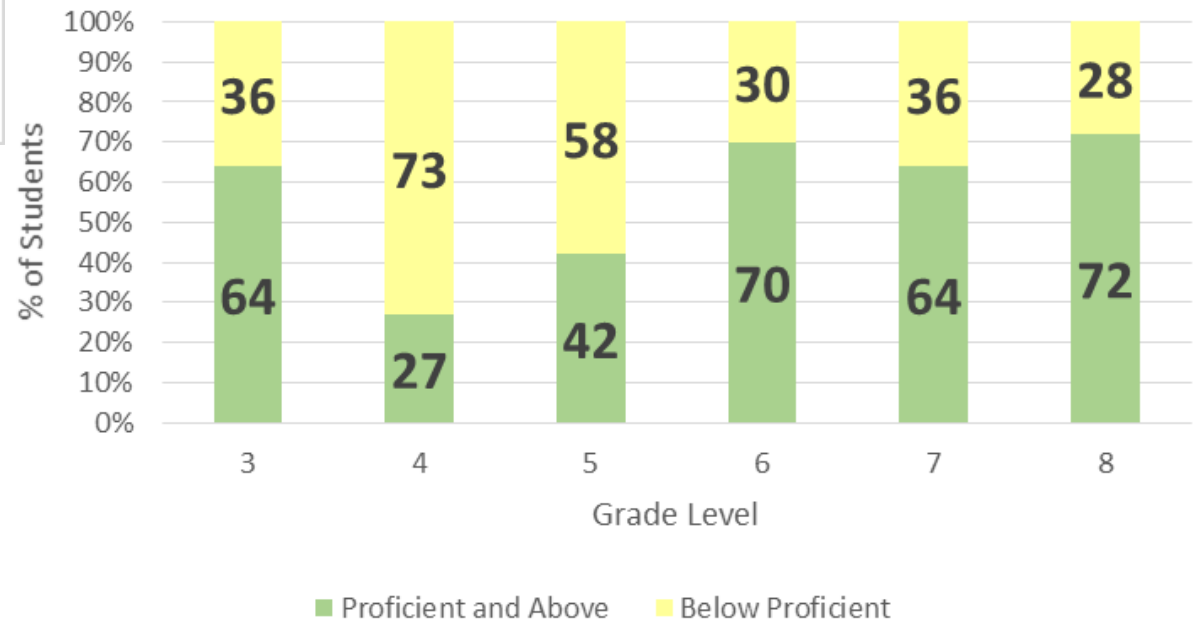

Danville-ELA