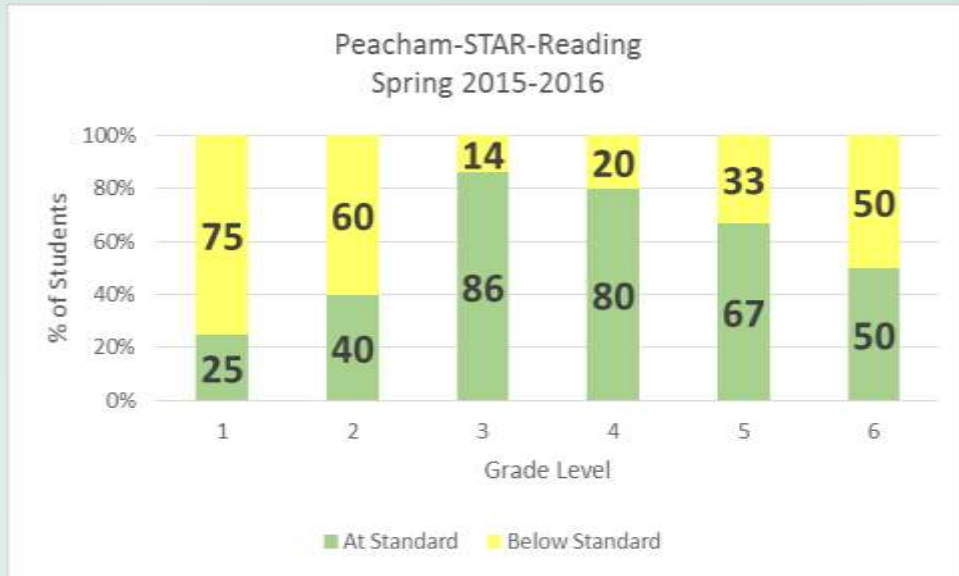

Vt State Assessment Results (SBAC) Mathematics– 2015-2016

Local Assessment Results

Local Assessment Results

Local Assessment Results

Local Assessment Results