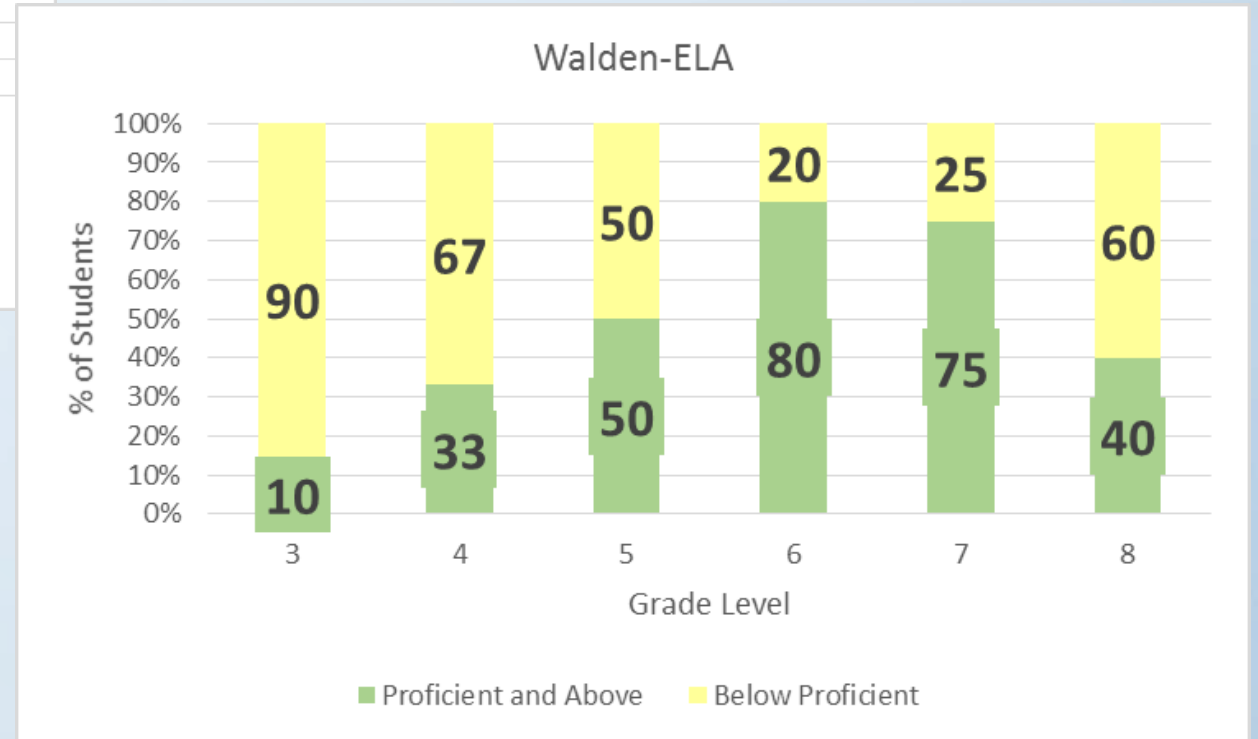

Vt State Assessment Results (SBAC) ELA – 2015-2016