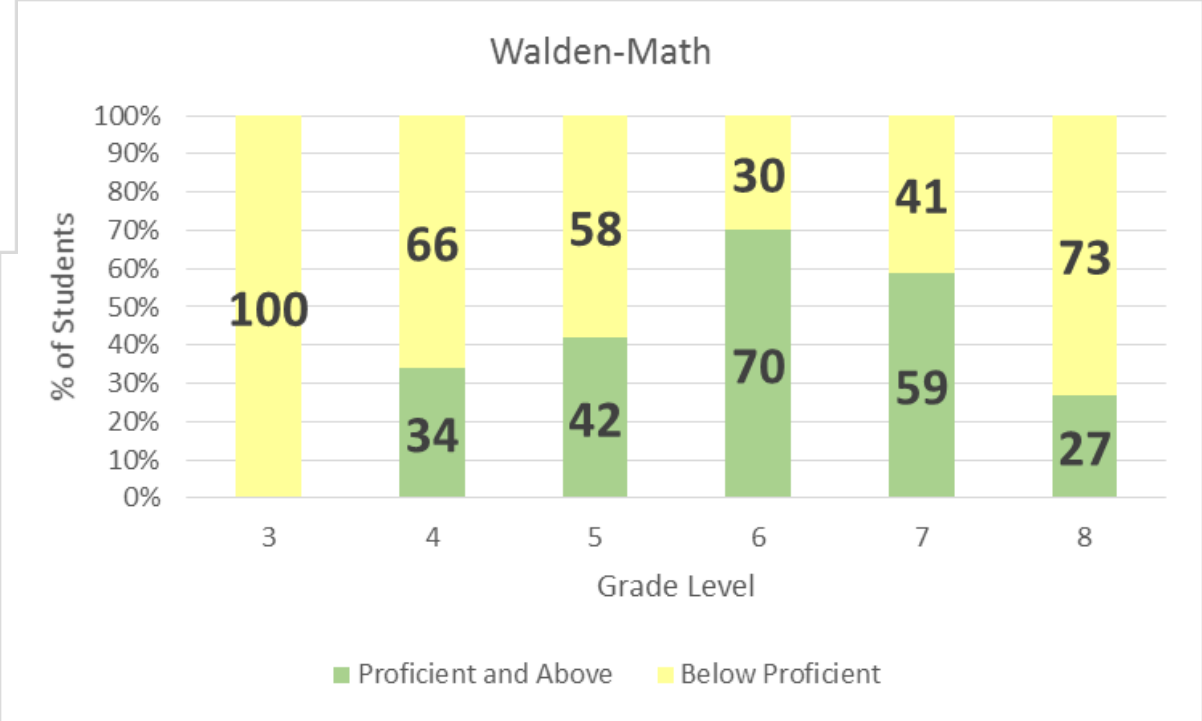

Danville-ELA

Vt State Assessment Results (SBAC) ELA – 2015-2016

Vt State Assessment Results (SBAC) ELA – 2015-2016

Vt State Assessment Results (SBAC) Mathematics– 2015-2016

Barnet-Math

Danville-Math

Vt State Assessment Results (SBAC) Mathematics– 2015-2016