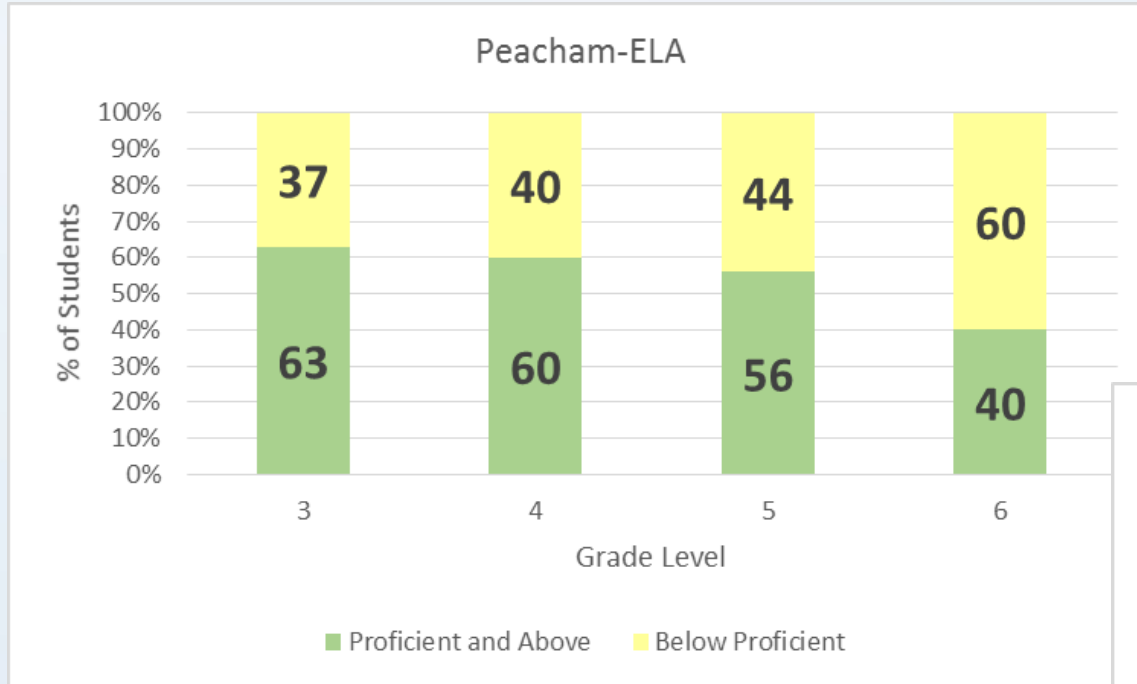

Vt State Assessment Results (SBAC) ELA – 2015-2016