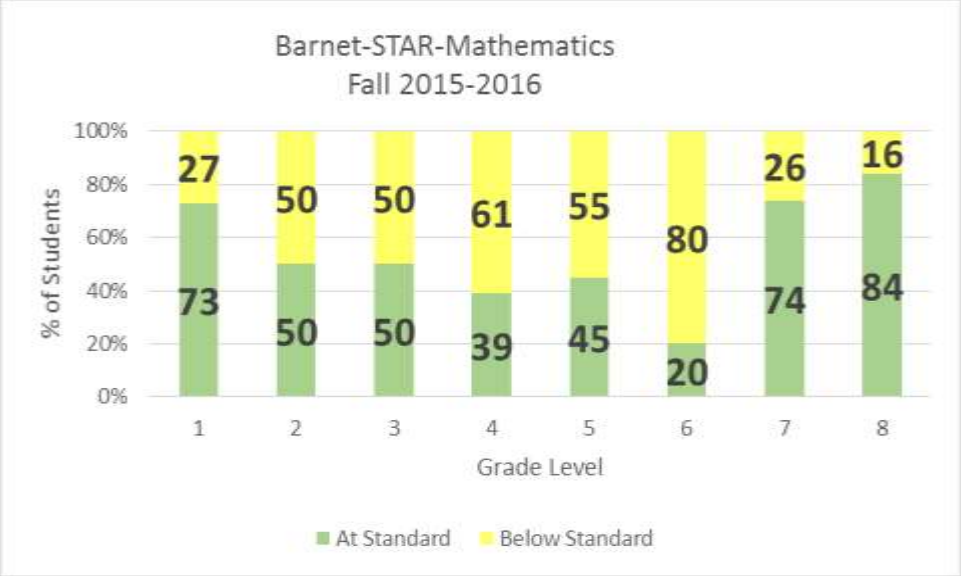

Local Assessment Results