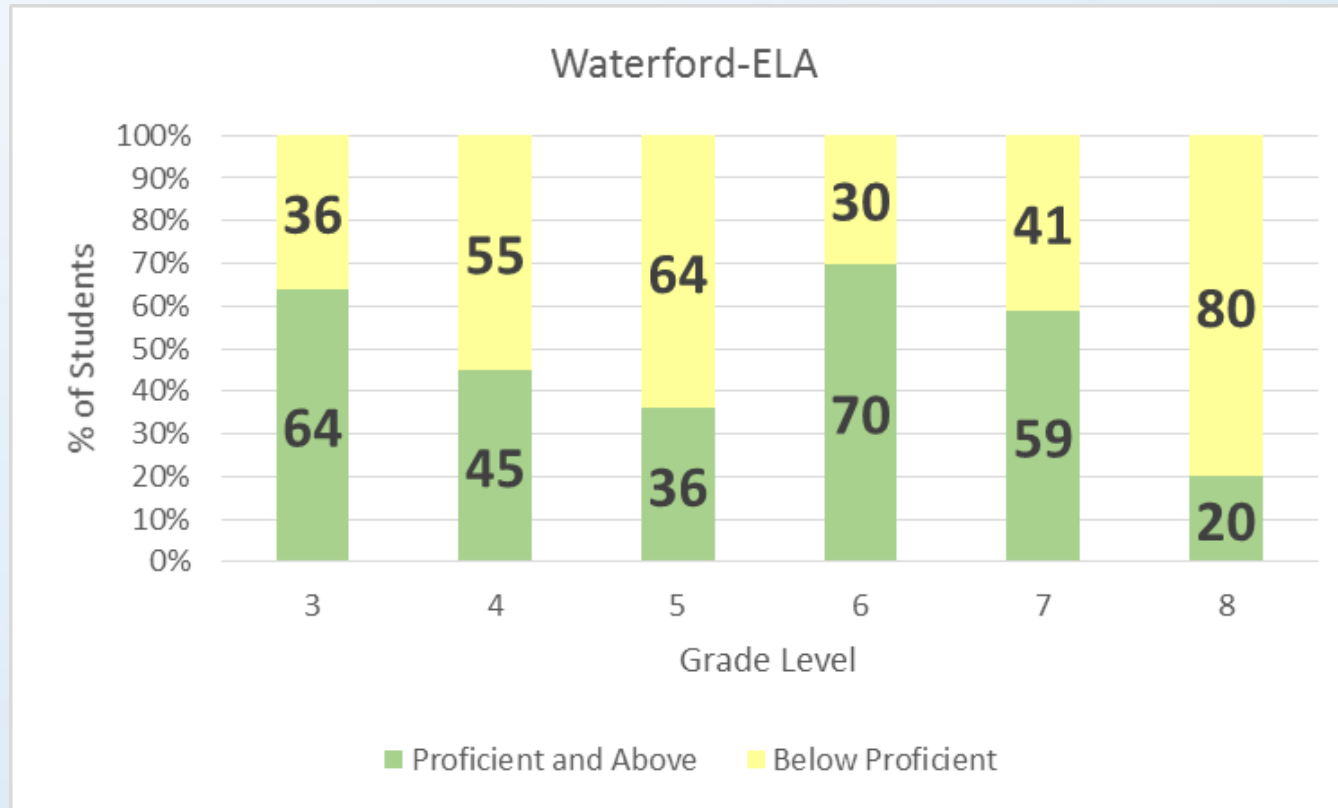

Vt State Assessment Results (SBAC) ELA – 2015-2016