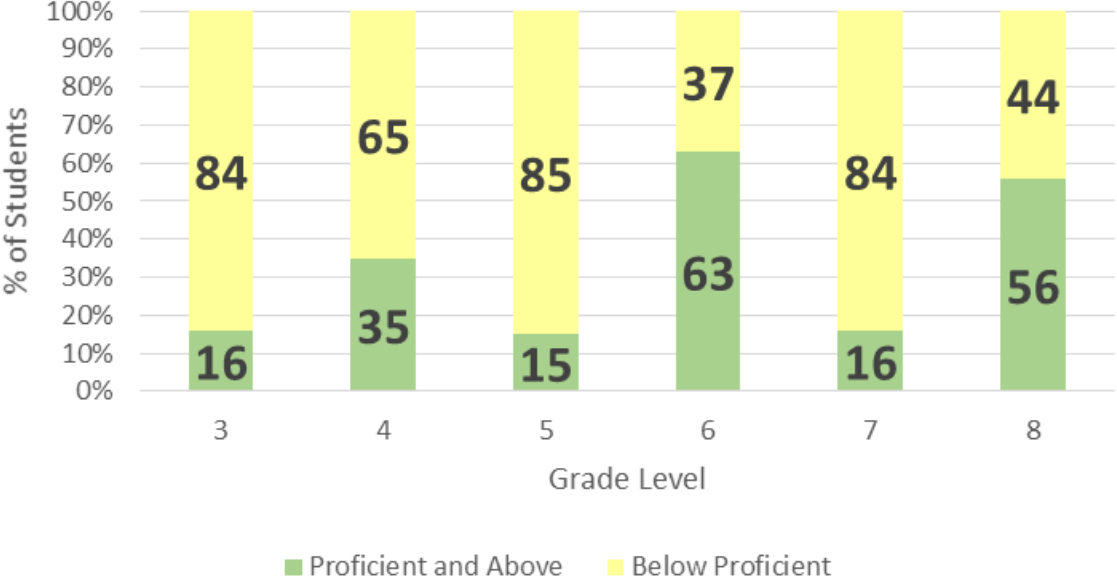

Danville-ELA

Vt State Assessment Results (SBAC) ELA – 2015-2016

Vt State Assessment Results (SBAC) ELA – 2015-2016

Vt State Assessment Results (SBAC) Mathematics– 2015-2016

Barnet-Math

Danville-Math

Vt State Assessment Results (SBAC) Mathematics– 2015-2016