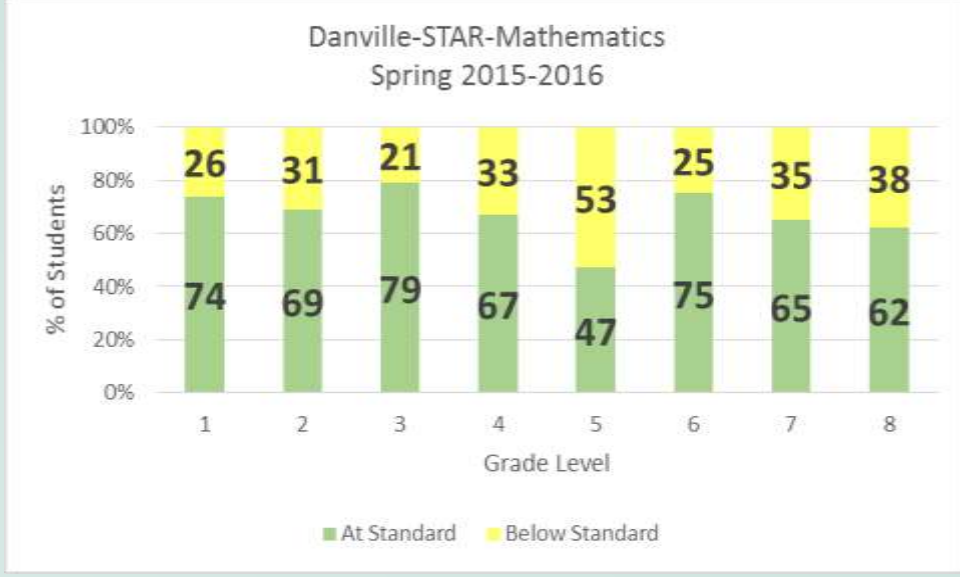

Local Assessment Results