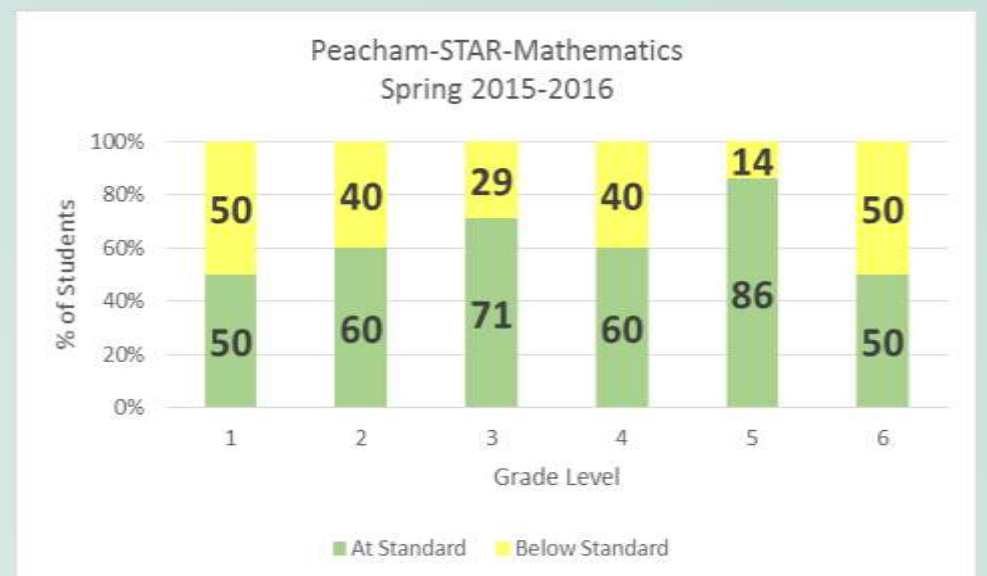

Vt State Assessment Results (SBAC) Mathematics– 2015-2016

Local Assessment Results

Local Assessment Results

Local Assessment Results

Local Assessment Results