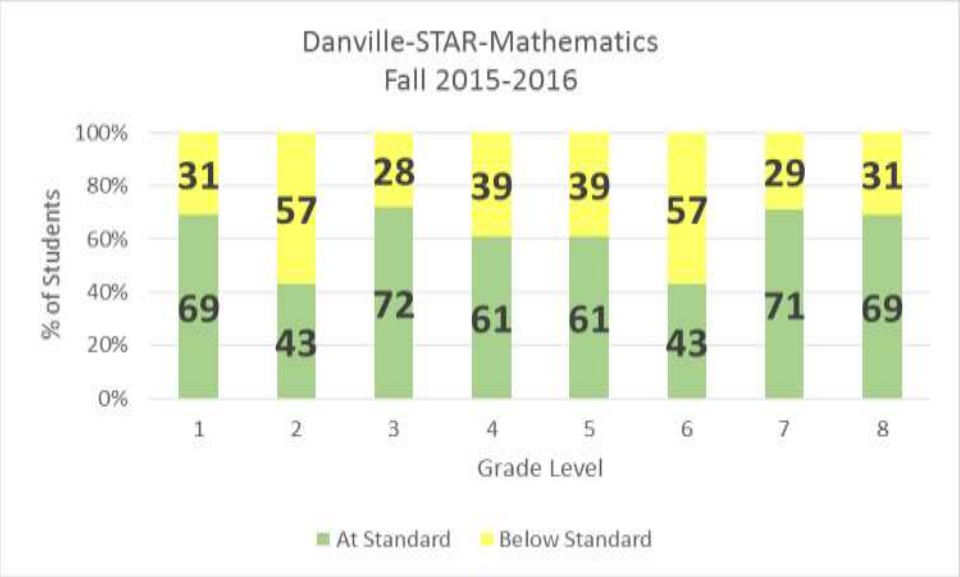

Local Assessment Results