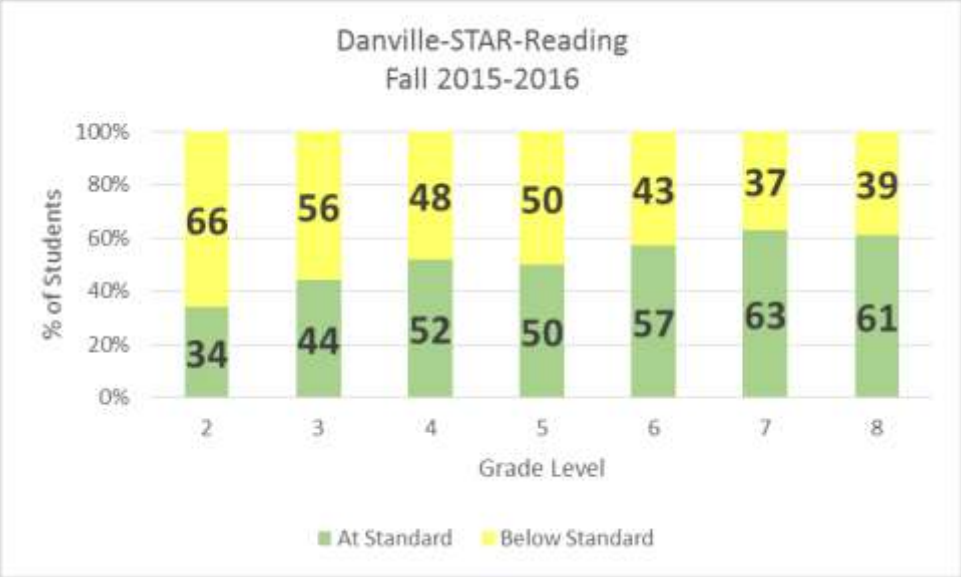

Local Assessment Results