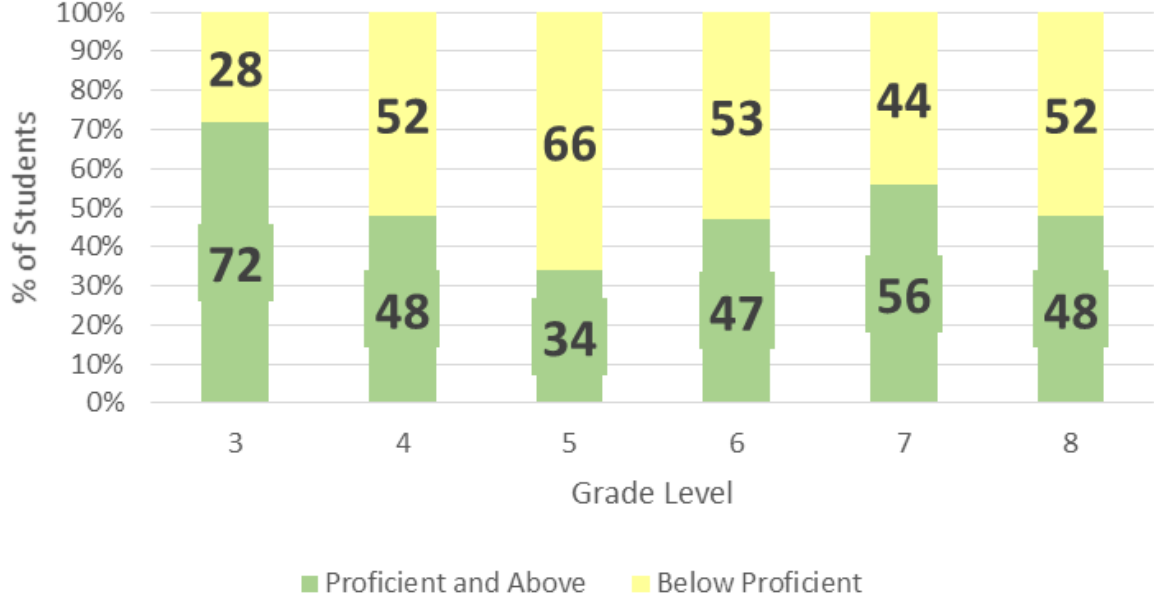

Danville-ELA

Vt State Assessment Results (SBAC) ELA – 2015-2016

Vt State Assessment Results (SBAC) ELA – 2015-2016

Vt State Assessment Results (SBAC) Mathematics– 2015-2016

Barnet-Math

Danville-Math

Vt State Assessment Results (SBAC) Mathematics– 2015-2016