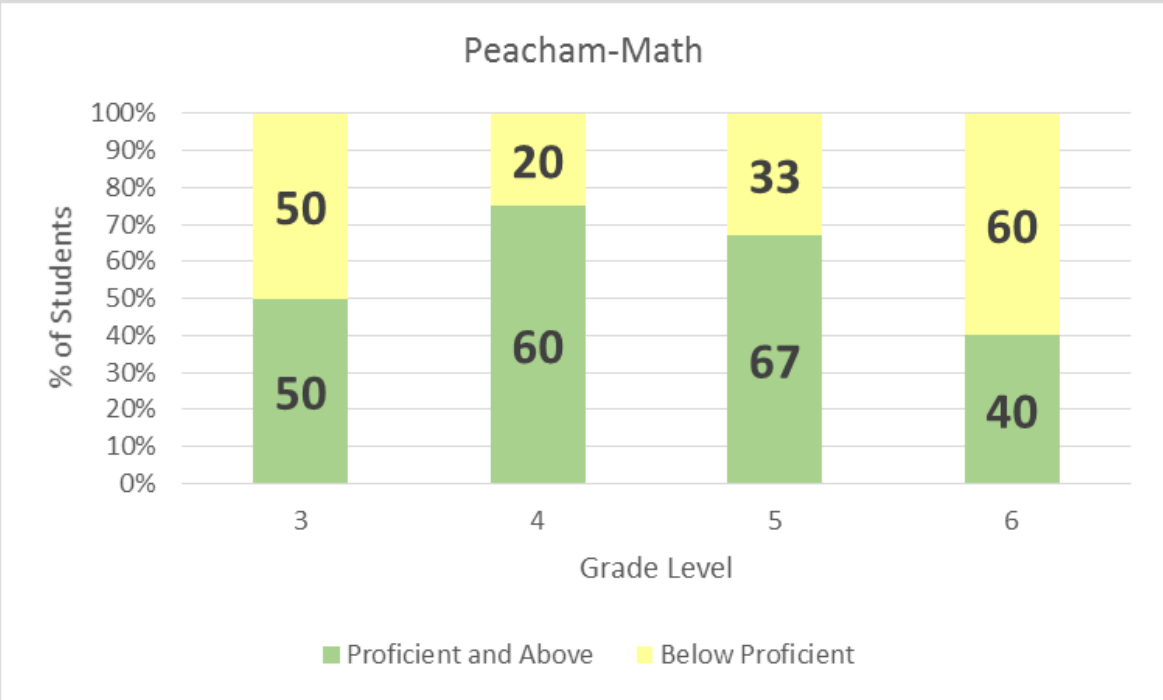

Danville-ELA

Vt State Assessment Results (SBAC) ELA – 2015-2016

Vt State Assessment Results (SBAC) ELA – 2015-2016

Vt State Assessment Results (SBAC) Mathematics– 2015-2016

Barnet-Math

Danville-Math

Vt State Assessment Results (SBAC) Mathematics– 2015-2016