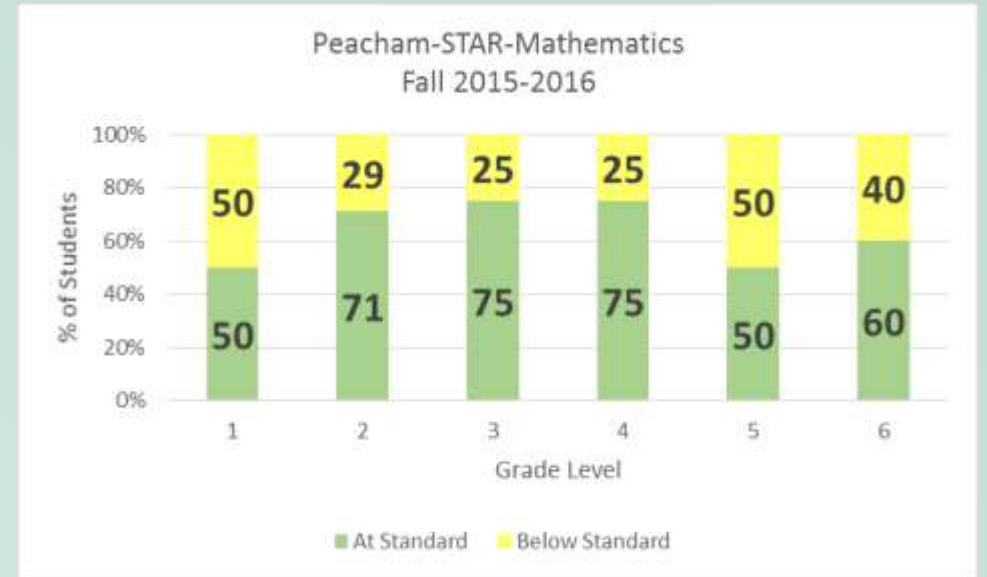

Vt State Assessment Results (SBAC) Mathematics– 2015-2016

Local Assessment Results

Local Assessment Results

Local Assessment Results

Local Assessment Results