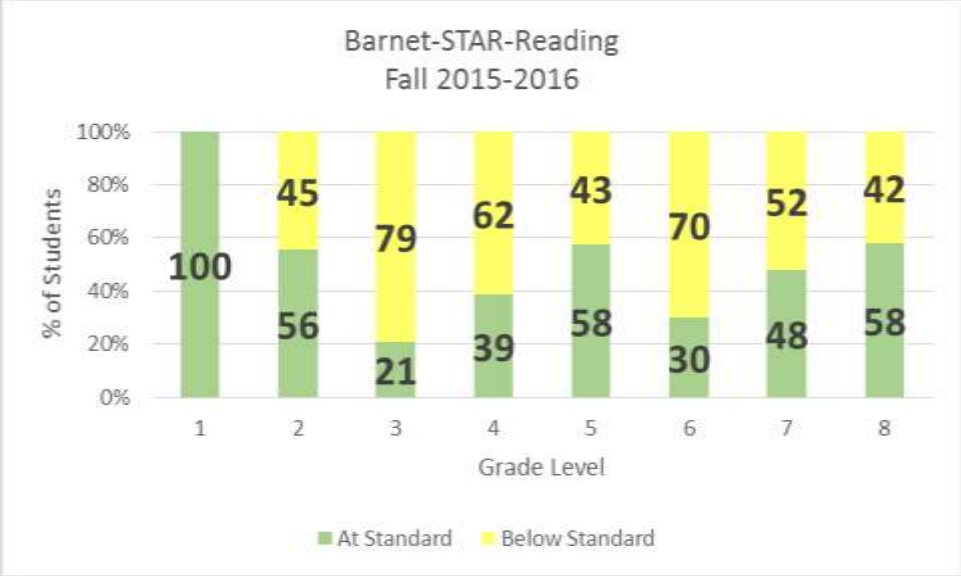

Local Assessment Results