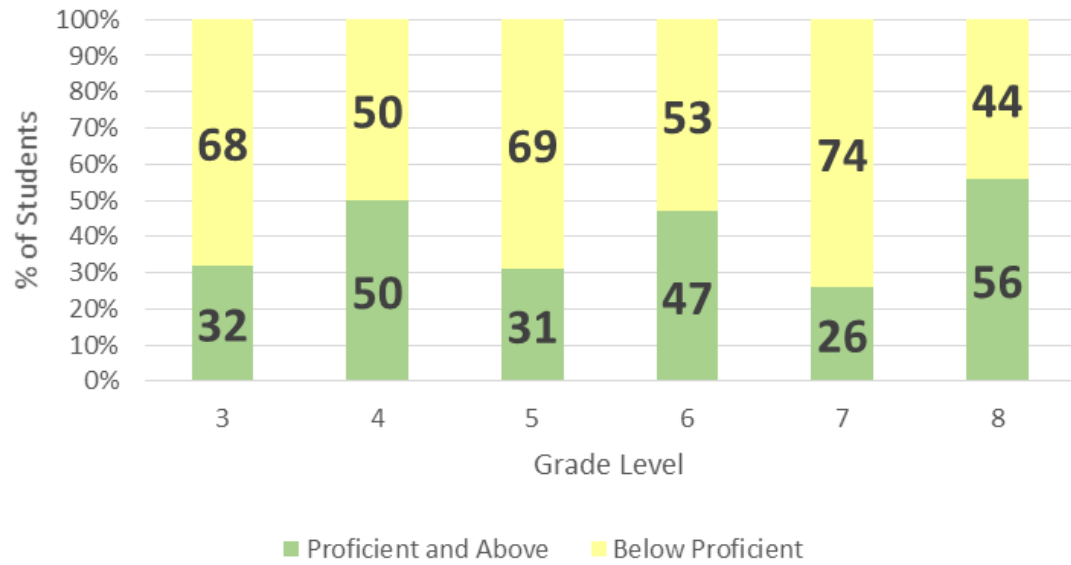

Data Review

Caledonia Central SU & Waterford

English Language Arts & Mathematics
State and Local Assessments
September 8, 2016 (**Revised 9/22/2016**)

Vt State Assessment Results (SBAC) ELA – 2015-2016

Barnet-ELA