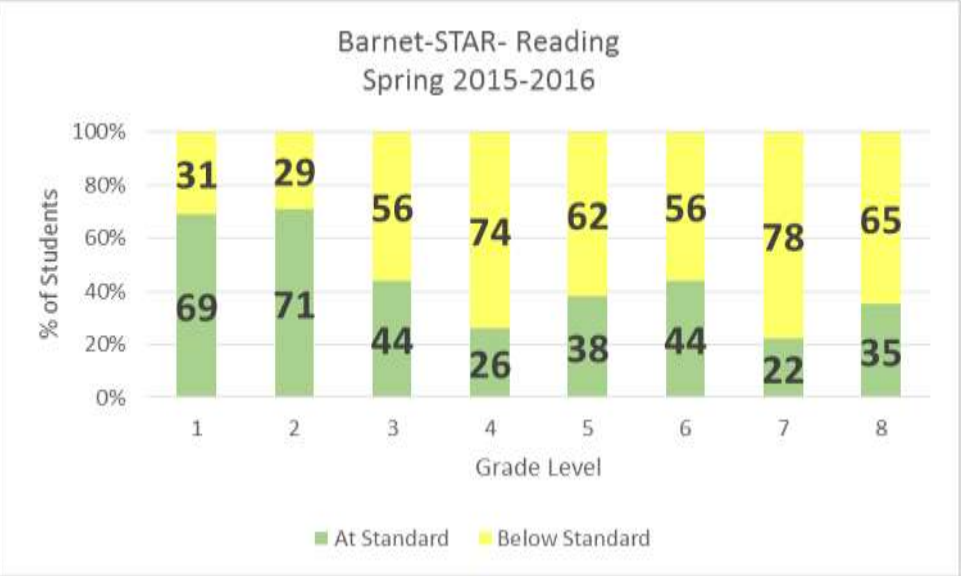

Local Assessment Results