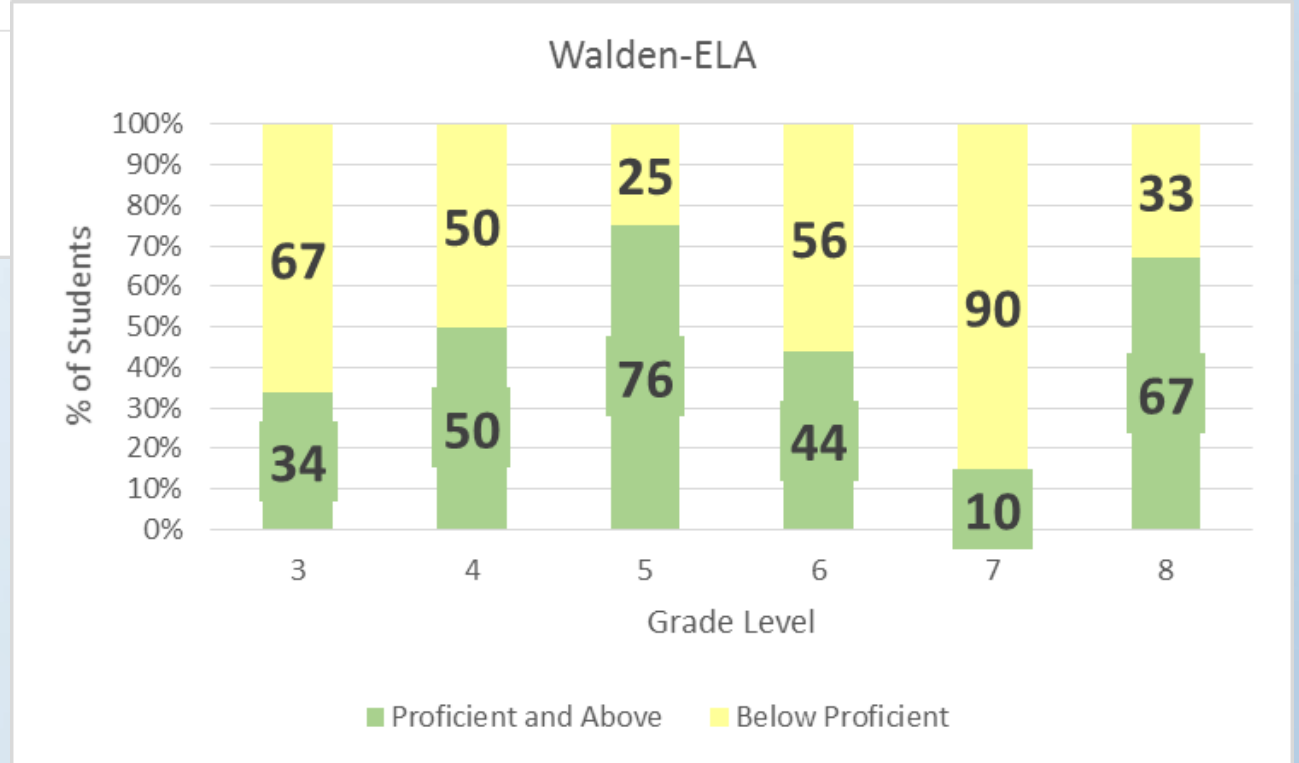

Data Review

Caledonia Central SU & Waterford

English Language Arts & Mathematics
State and Local Assessments
September 8, 2016

Vt State Assessment Results (SBAC) ELA – 2015-2016

Vt State Assessment Results (SBAC) ELA – 2015-2016