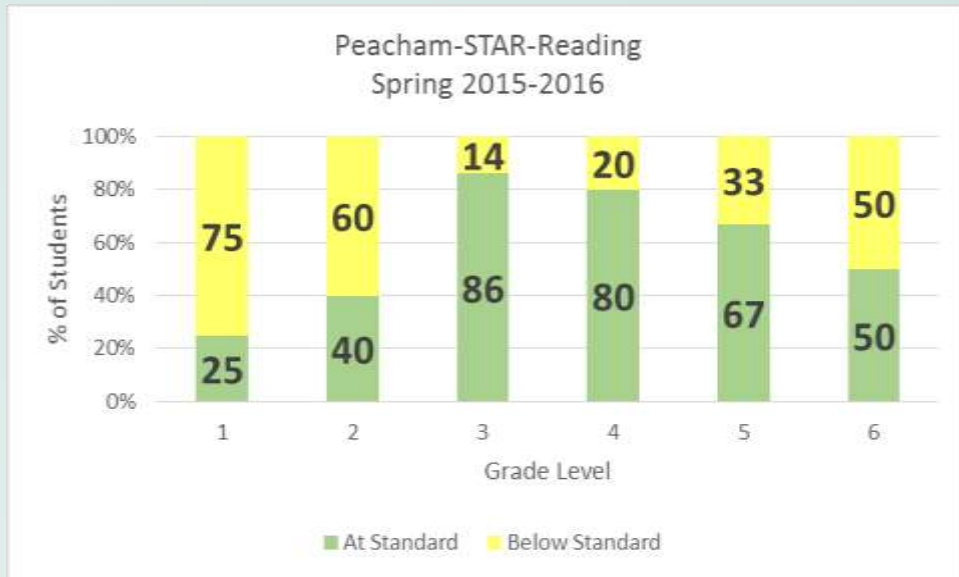

Vt State Assessment Results (SBAC) ELA – 2015-2016

Vt State Assessment Results (SBAC) Mathematics– 2015-2016

Vt State Assessment Results (SBAC) Mathematics– 2015-2016

Vt State Assessment Results (SBAC) Mathematics– 2015-2016

Local Assessment Results

Local Assessment Results

Local Assessment Results

Local Assessment Results