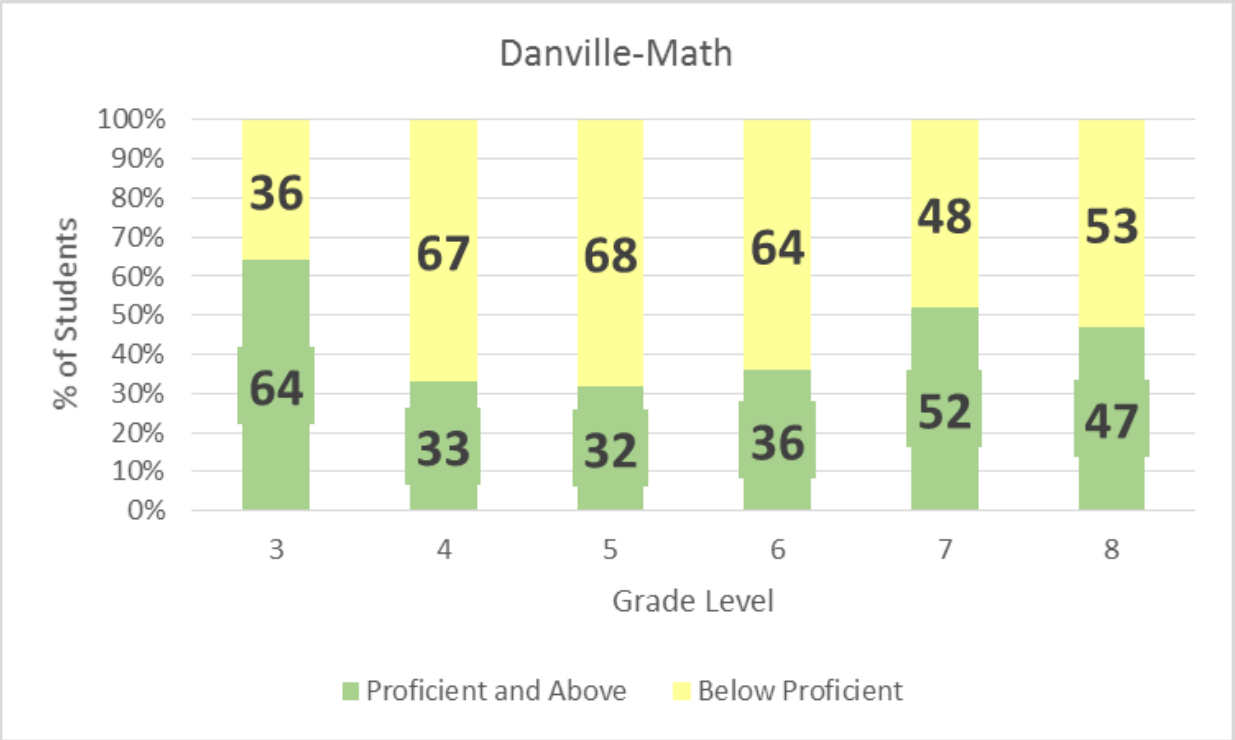

Vt State Assessment Results (SBAC) ELA – 2015-2016

Vt State Assessment Results (SBAC) Mathematics– 2015-2016

Vt State Assessment Results (SBAC) Mathematics– 2015-2016

Vt State Assessment Results (SBAC) Mathematics– 2015-2016