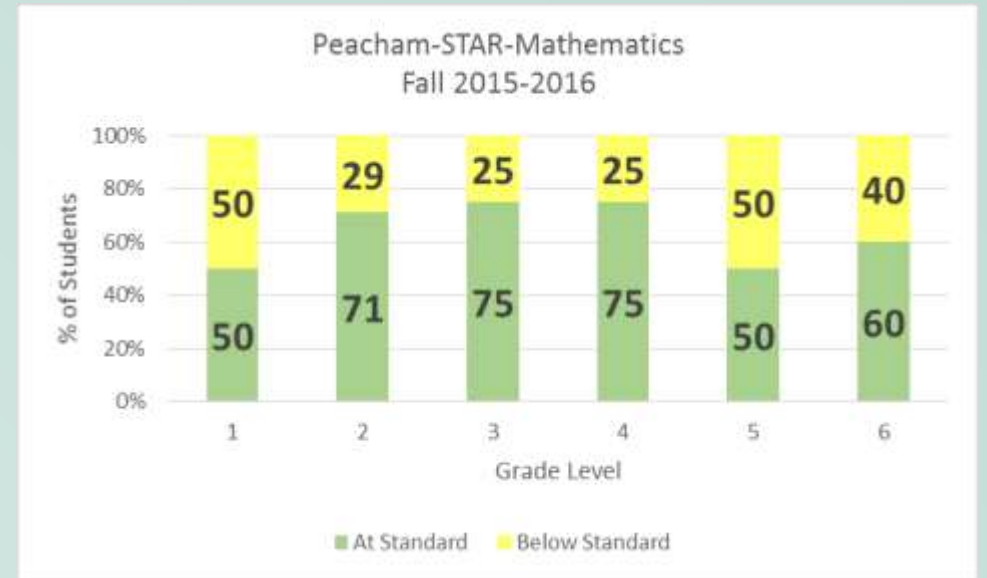

Local Assessment Results