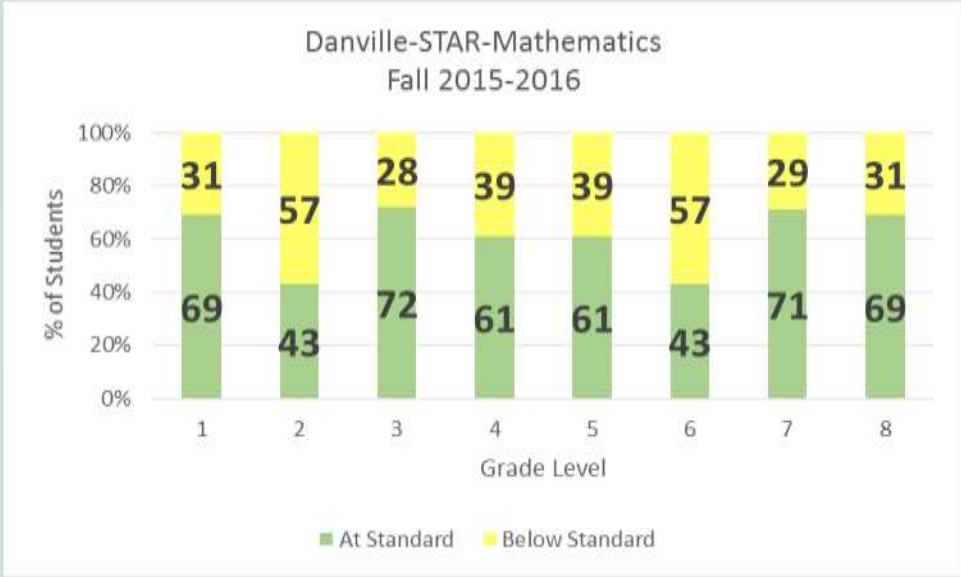

Local Assessment Results