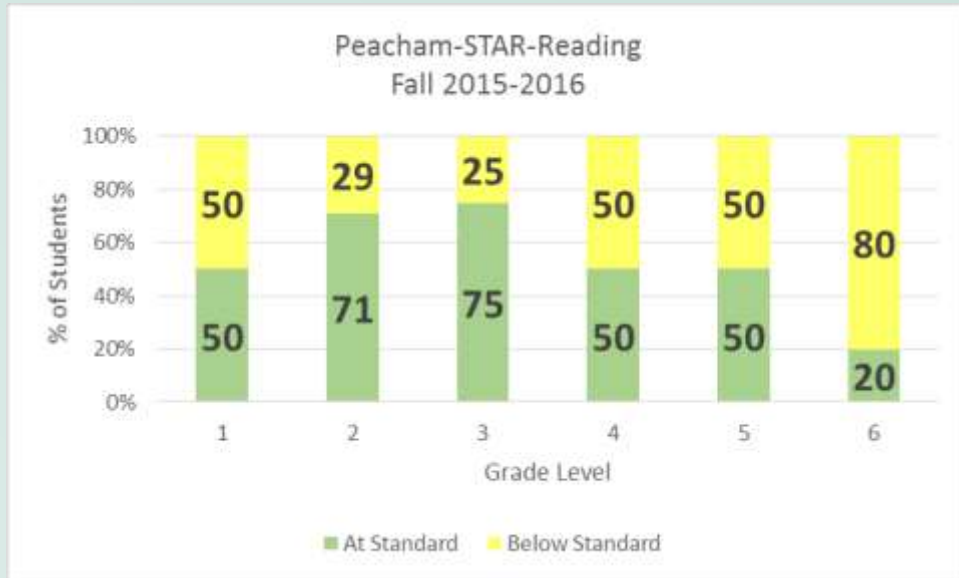

Local Assessment Results