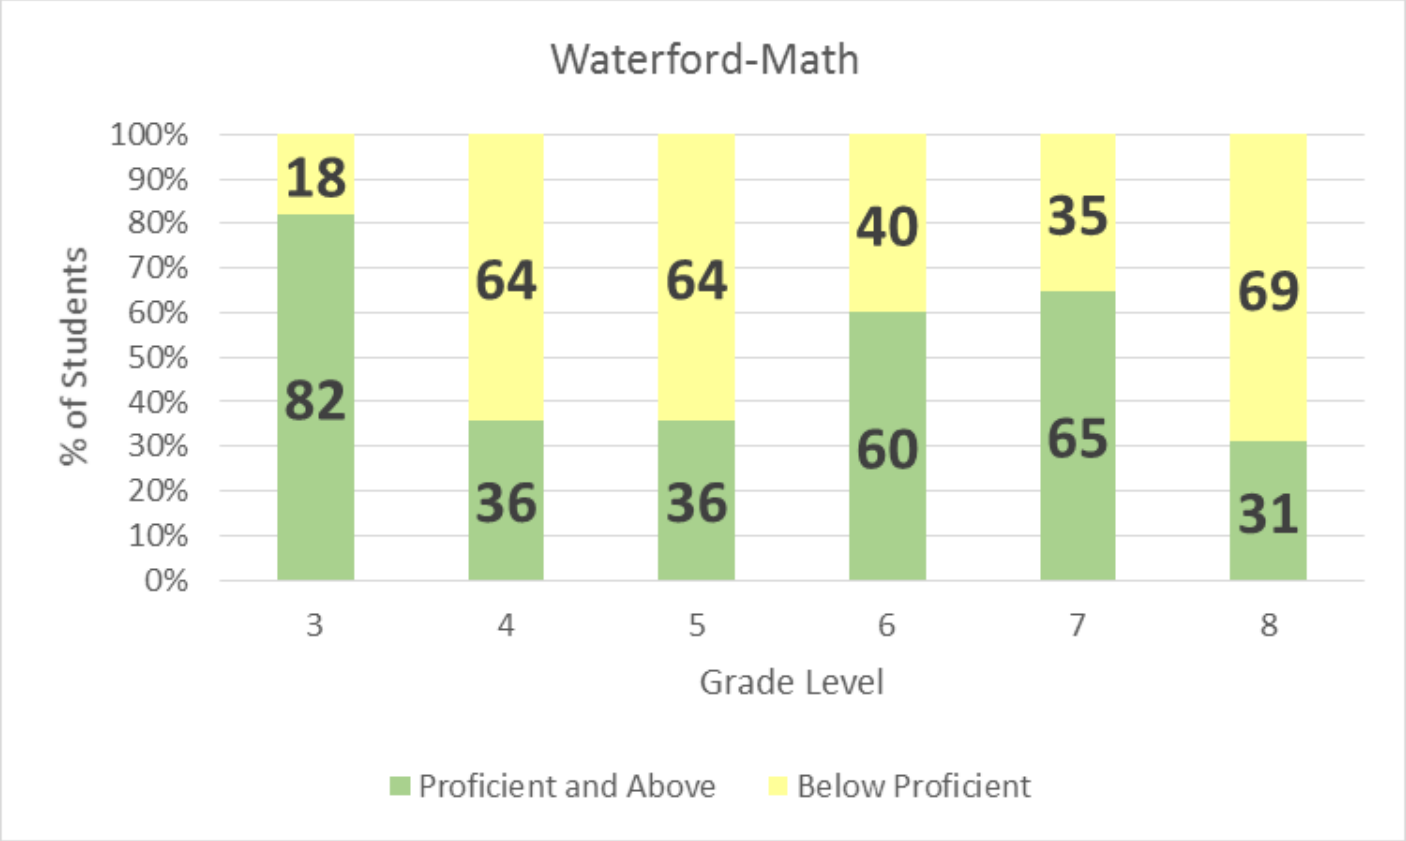

Vt State Assessment Results (SBAC) ELA – 2015-2016

Vt State Assessment Results (SBAC) Mathematics– 2015-2016

Vt State Assessment Results (SBAC) Mathematics– 2015-2016

Vt State Assessment Results (SBAC) Mathematics– 2015-2016