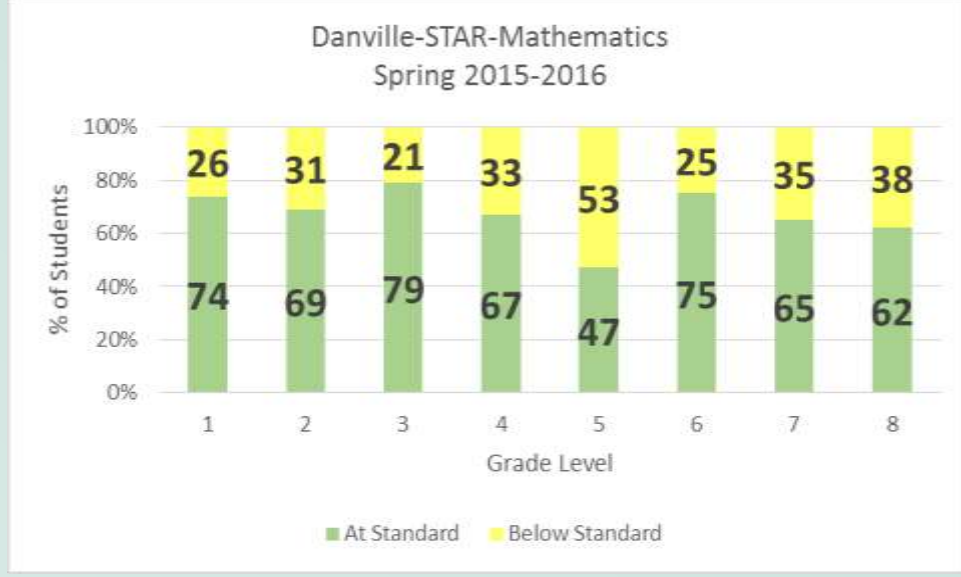

Local Assessment Results