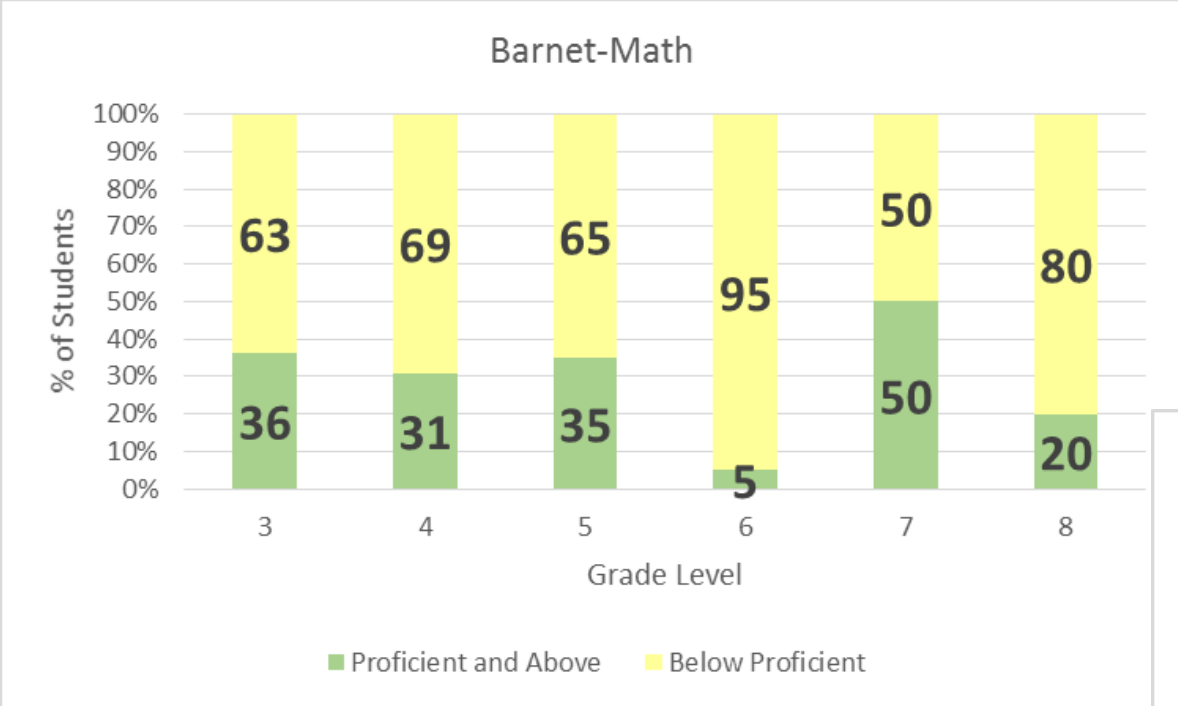

Vt State Assessment Results (SBAC) ELA – 2015-2016

Vt State Assessment Results (SBAC) Mathematics– 2015-2016

Vt State Assessment Results (SBAC) Mathematics– 2015-2016

Vt State Assessment Results (SBAC) Mathematics– 2015-2016