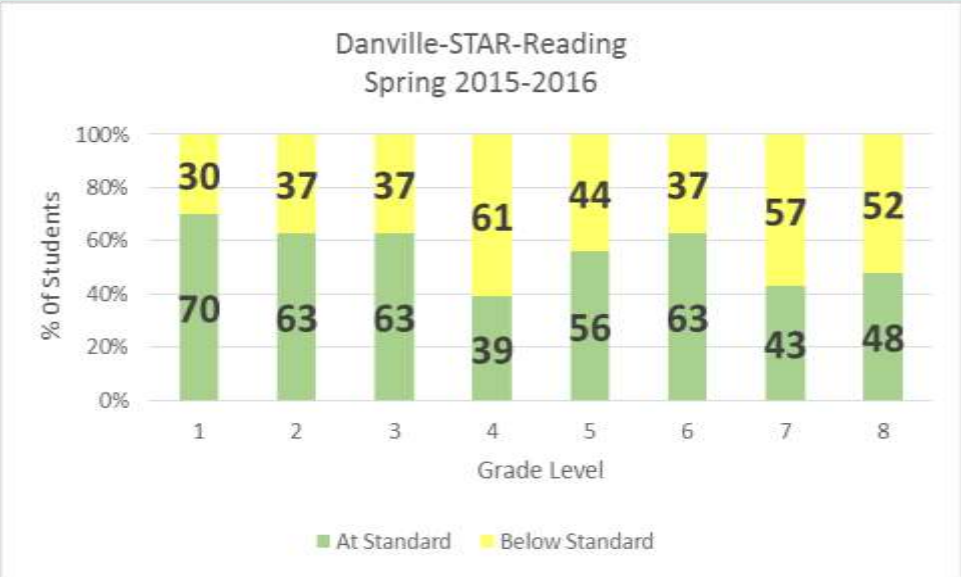

Vt State Assessment Results (SBAC) ELA – 2015-2016

Vt State Assessment Results (SBAC) Mathematics– 2015-2016

Vt State Assessment Results (SBAC) Mathematics– 2015-2016

Vt State Assessment Results (SBAC) Mathematics– 2015-2016

Local Assessment Results

Local Assessment Results

Local Assessment Results

Local Assessment Results