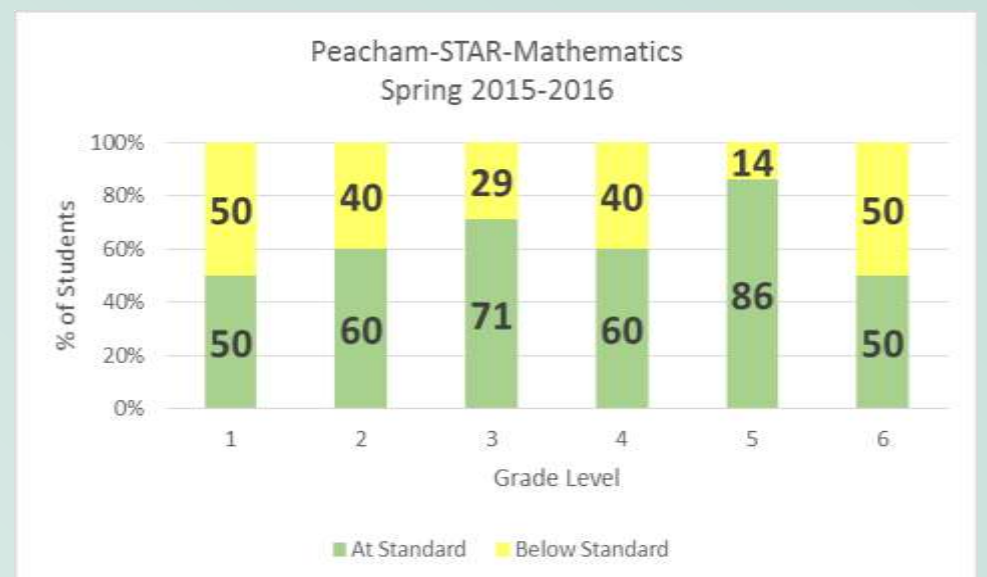

Local Assessment Results