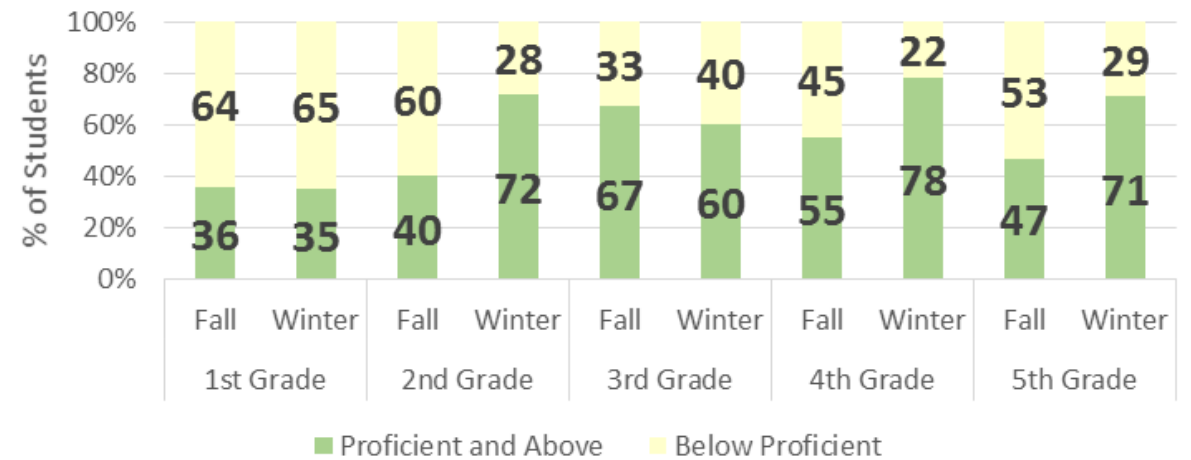

Danville School
STAR Mathematics Comparisons
Fall-Winter
2016-2017