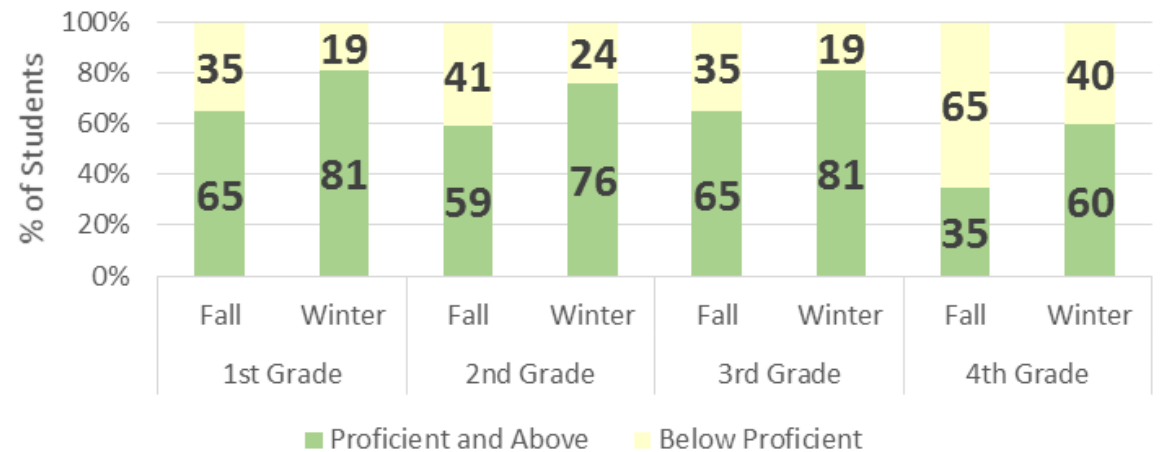

BARNET GRADES 1-4

Barnet Elementary School
STAR Mathematics Comparisons
Fall - Winter
2016-2017