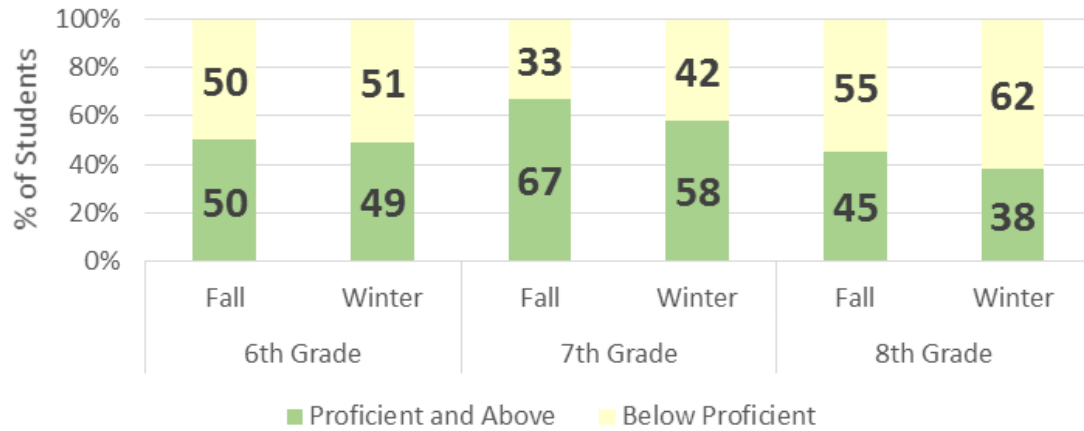

# DANVILLE GRADES 1-5

Danville School  
STAR Reading Comparisons  
Fall-Winter  
2016-2017

Danville School  
STAR Mathematics Comparisons  
Fall-Winter  
2016-2017

Danville School  
STAR Reading Comparisons  
Fall-Winter  
2016-2017