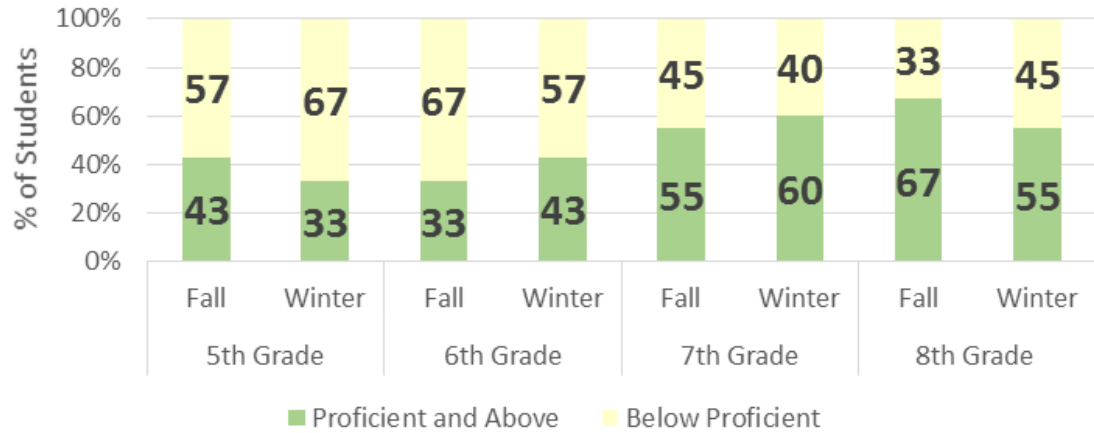

Walden School
STAR Reading Comparisons
Fall-Winter
2016-2017