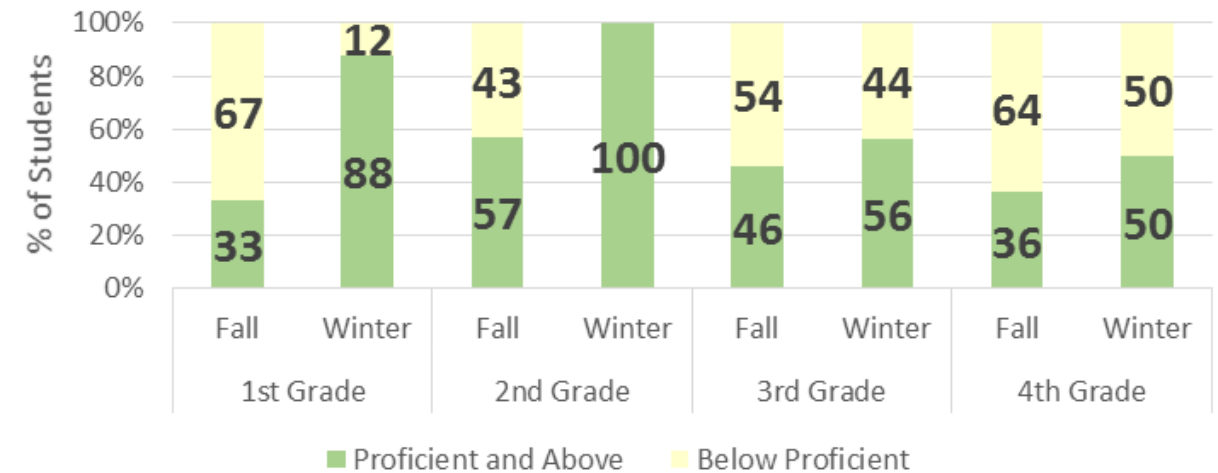

WALDEN GRADES 1-4

Walden School
STAR Mathematics Comparisons
Fall-Winter
2016-2017