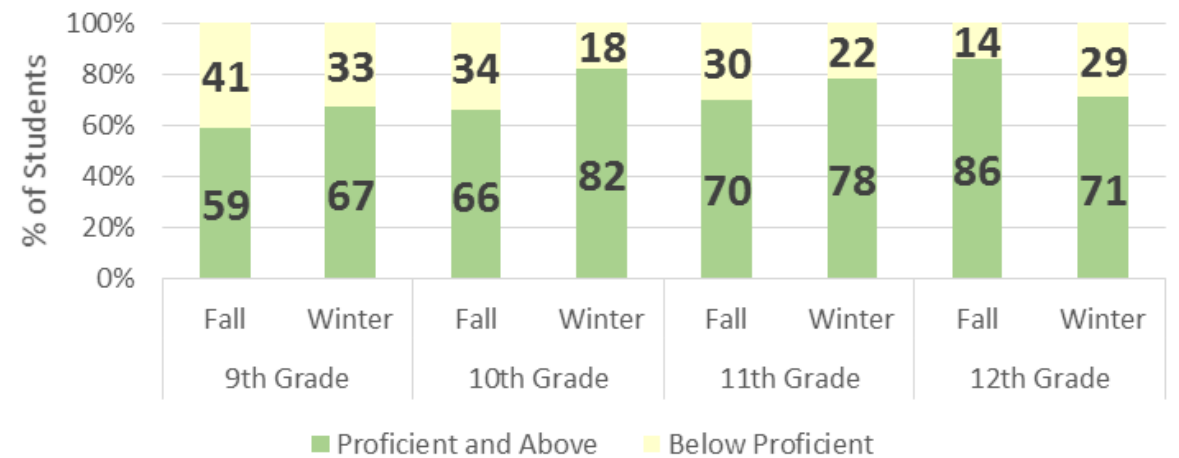

DANVILLE GRADES 9-12

Danville School
STAR Mathematics Comparison
Fall-Winter
2016-2017