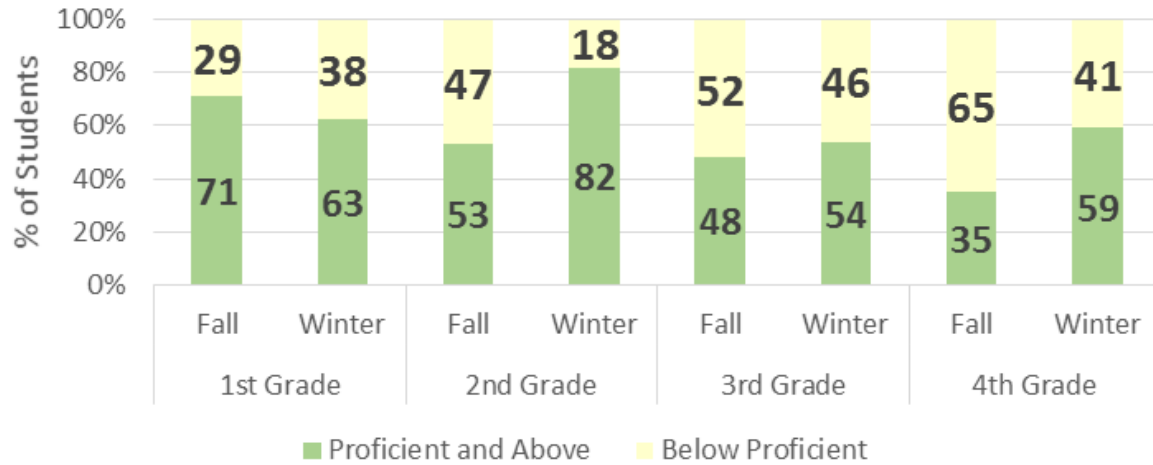

Barnet Elementary School
STAR Reading Comparisons
Fall - Winter
2016-2017