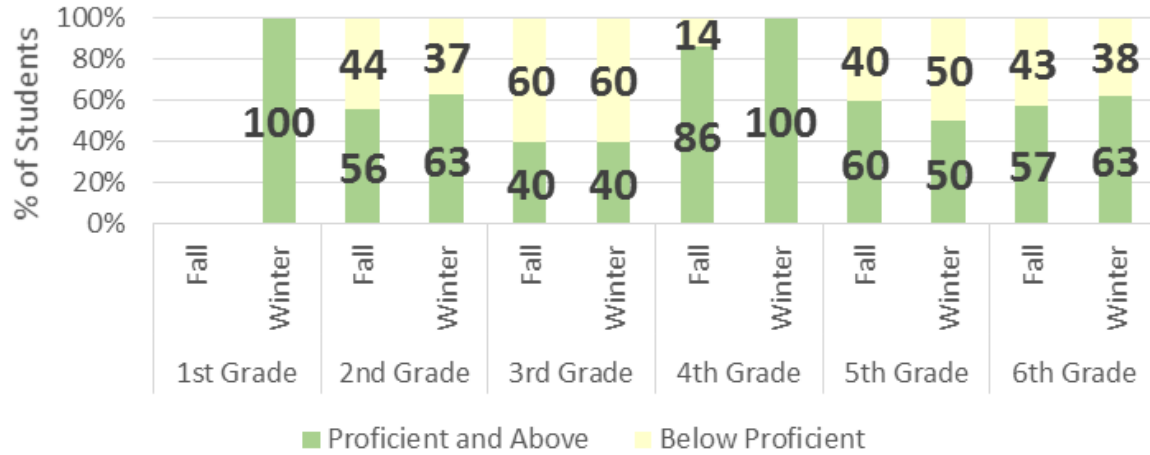

Peacham Elementary School
STAR Reading Comparisons
Fall - Winter
2016-2017