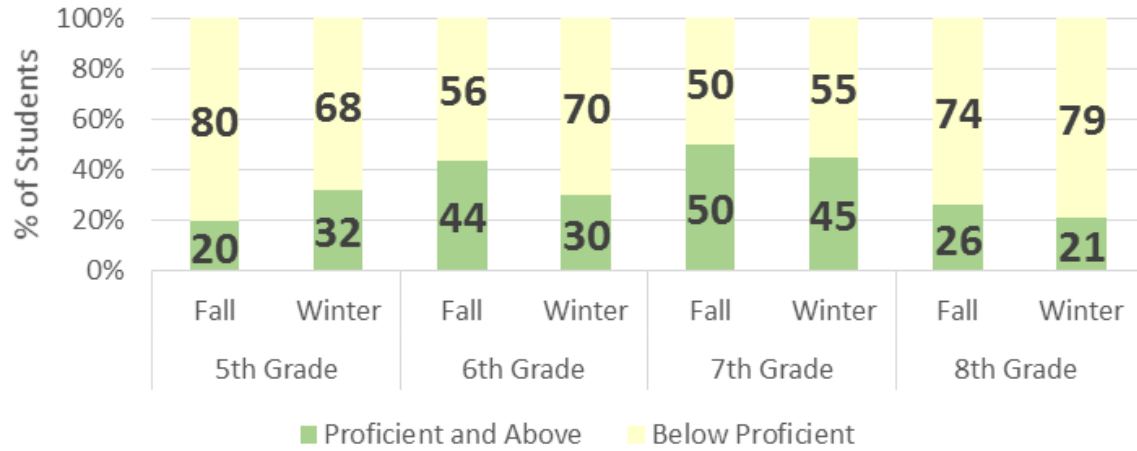

Barnet Elementary School
STAR Reading Comparisons
Fall - Winter
2016-2017