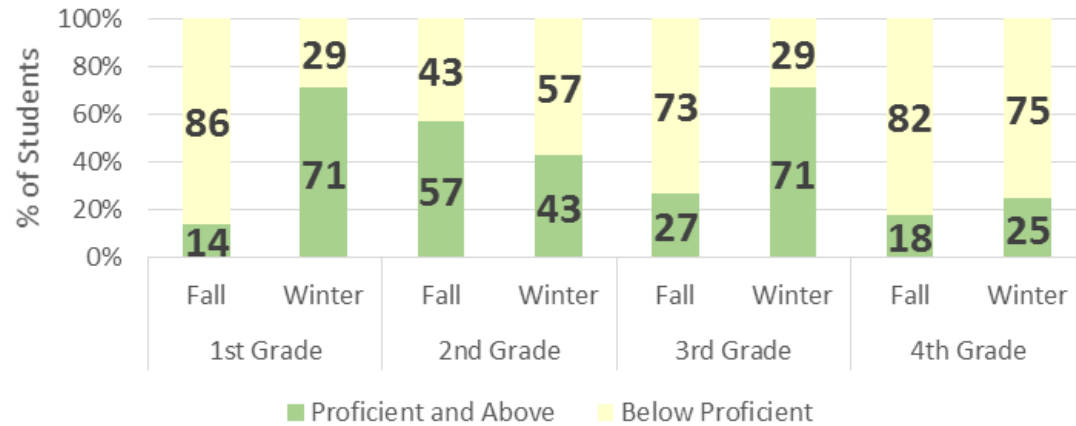

Walden School
STAR Reading Comparisons
Fall-Winter
2016-2017