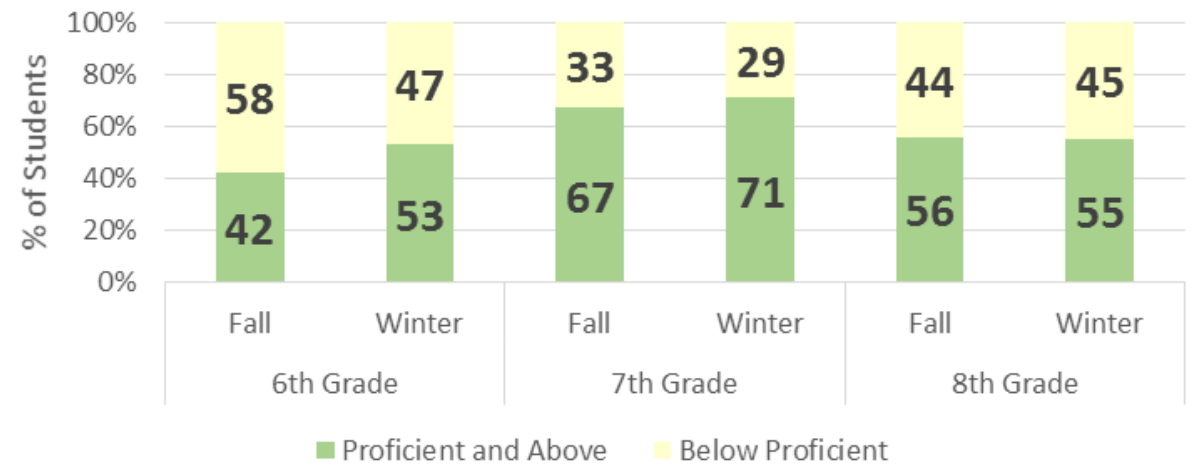

DANVILLE GRADES 6-8

Danville School
STAR Mathematics Comparisons
Fall-Winter
2016-2017