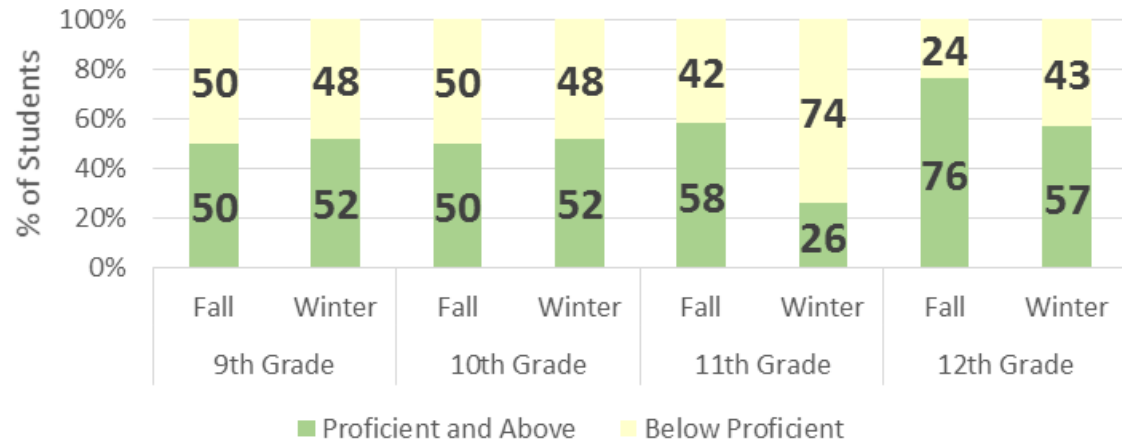

Danville School
STAR Reading Comparisons
Fall-Winter
2016-2017