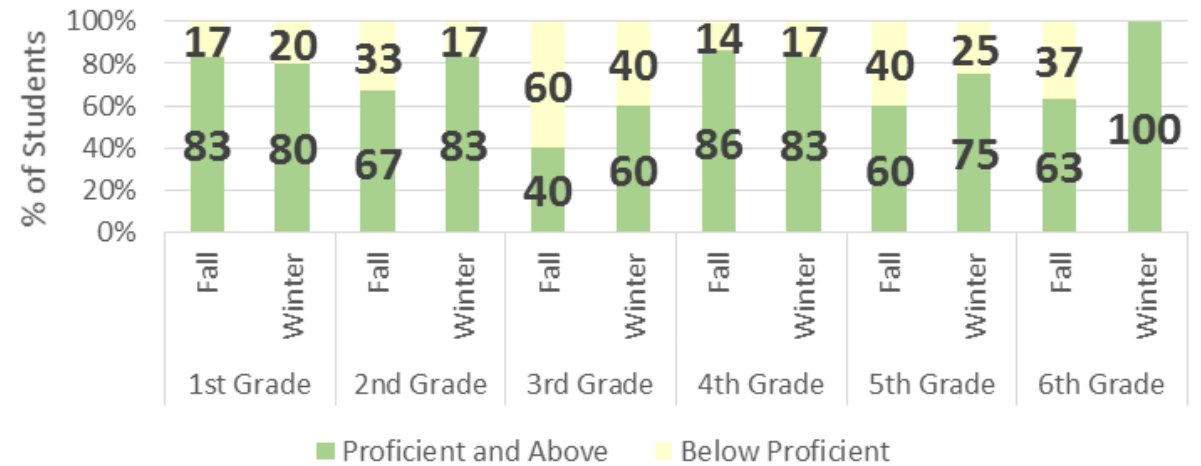

PEACHAM GRADES 1-6

Peacham Elementary School
STAR Mathematic Comparisons
Fall - Winter
2016-2017